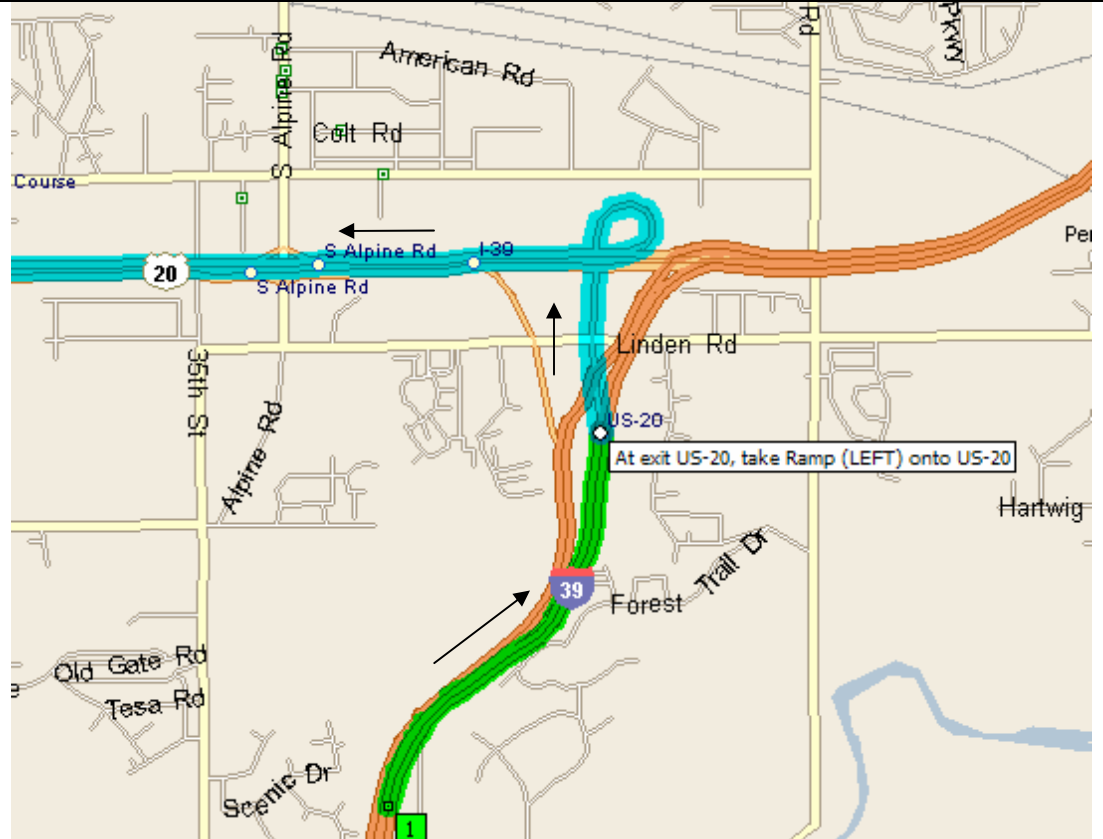

Directions to Illinois Vipassana Meditation Center
10076 Fish Hatchery Rd
Pecatonica, IL 61063
(815) 489-0420

Coming from Bloomington, DeKalb, or St. Louis, MO and entering Rockford area on I-39
North: *[Key Map]*

[Entering Rockford area on I-39 for the meditation center]

1. At exit US-20, take ramp (left) onto US-20 and drive west for 15 miles (24.3 Kms)
2. Turn right (north) on to N Winnebago Rd and follow the signs to "4 Lake Forest Preserve".

Directions to Illinois Vipassana Meditation Center
10076 Fish Hatchery Rd
Pecatonica, IL 61063
(815) 489-0420

Coming from Bloomington, DeKalb, or St. Louis, MO and entering Rockford area on I-39
North: [Turn-by-Turn maps]

At exit US-20, take ramp (left) onto US-20 and drive west for 15 miles (24.3 Kms)

Turn right (north) on to N Winnebago Rd and drive for 4.9 miles (8 Kms)

Directions to Illinois Vipassana Meditation Center
10076 Fish Hatchery Rd
Pecatonica, IL 61063
(815) 489-0420