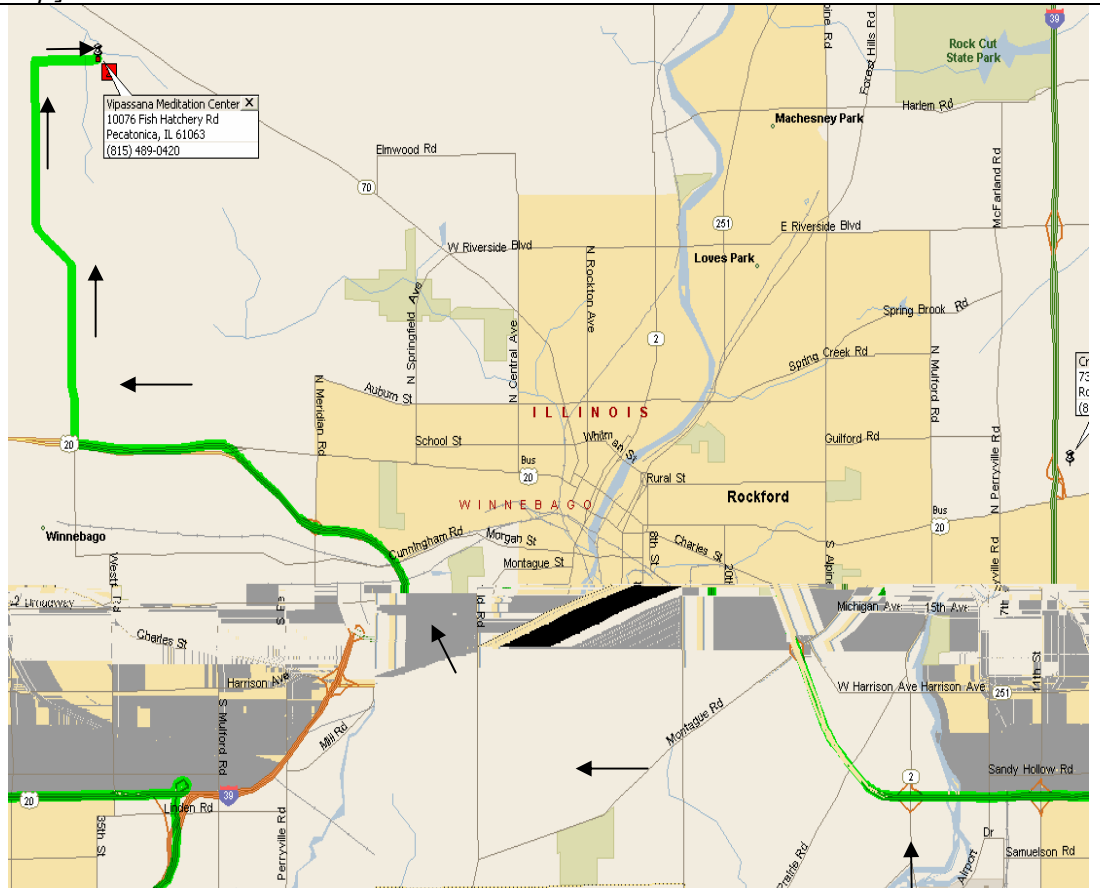

Directions to Illinois Vipassana Meditation Center
10076 Fish Hatchery Rd
Pecatonica, IL 61063
(815) 489-0420

Coming from Bloomington, DeKalb, or St. Louis, MO and entering Rockford area on I-39
North: *[Key Map]*

[Entering Rockford area on I-39 for the meditation center]

1. At exit US-20, take ramp (left) onto US-20 and drive west for 15 miles (24.3 Kms)
2. Turn right (north) on to N Winnebago Rd and follow the signs to "4 Lake Forest Preserve".

At exit US-20, take ramp (left) onto US-20 and drive west for 15 miles (24.3 Kms)

Turn right (north) on to N Winnebago Rd and drive for 4.9 miles (8 Kms)

Directions to Illinois Vipassana Meditation Center
10076 Fish Hatchery Rd
Pecatonica, IL 61063
(815) 489-0420

Coming from Bloomington, DeKalb, or St. Louis, MO and entering Rockford area on I-39
North: *[Turn-by-Turn maps]*

Turn right
(east) on
to Fish
Hatchery
Rd and
drive for
0.9 miles
(1.5 Kms)
to arrive
at Illinois
Vipassana
Meditation
Center on
your right.