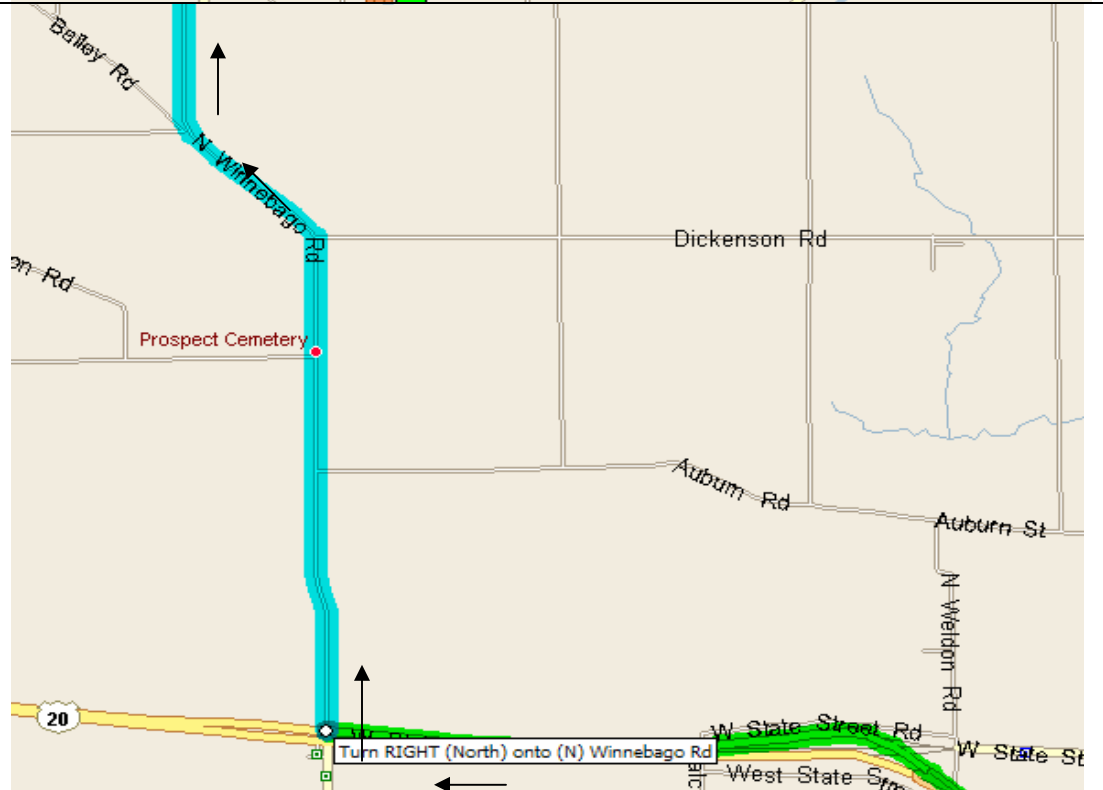

Directions to Illinois Vipassana Meditation Center
10076 Fish Hatchery Rd
Pecatonica, IL 61063
(815) 489-0420

Coming from Bloomington, DeKalb, or St. Louis, MO and entering Rockford area on I-39
North: *[Key Map]*

[Entering Rockford area on I-39 for the meditation center]

1. At exit US-20, take ramp (left) onto US-20 and drive west for 15 miles (24.3 Kms)
2. Turn right (north) on to N Winnebago Rd and follow the signs to "4 Lake Forest Preserve".

Directions to Illinois Vipassana Meditation Center
10076 Fish Hatchery Rd
Pecatonica, IL 61063
(815) 489-0420

Coming from Bloomington, DeKalb, or St. Louis, MO and entering Rockford area on I-39
North: [Turn-by-Turn maps]

At exit US-20, take ramp (left) onto US-20 and drive west for 15 miles (24.3 Kms)

Turn right (north) on to N Winnebago Rd and drive for 4.9 miles (8 Kms)

Directions to Illinois Vipassana Meditation Center
10076 Fish Hatchery Rd
Pecatonica, IL 61063
(815) 489-0420